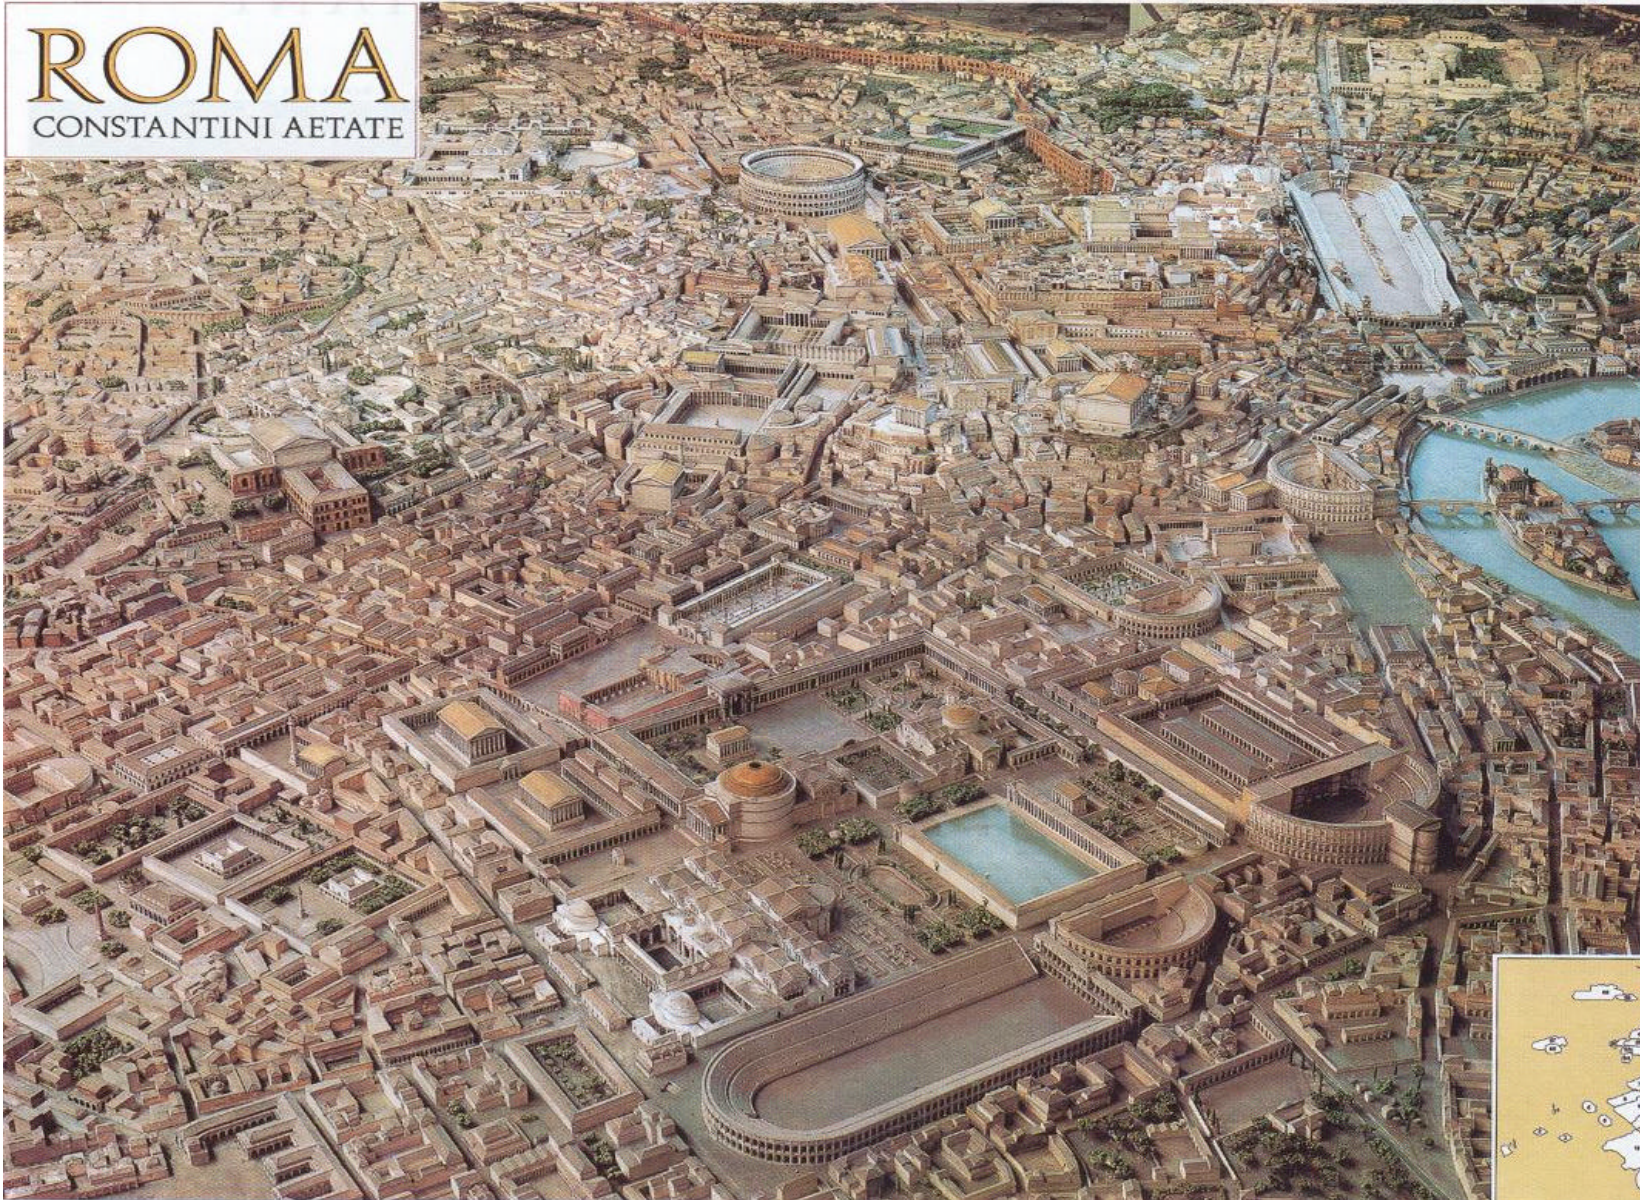

ROMA

CONSTANTINI AETATE